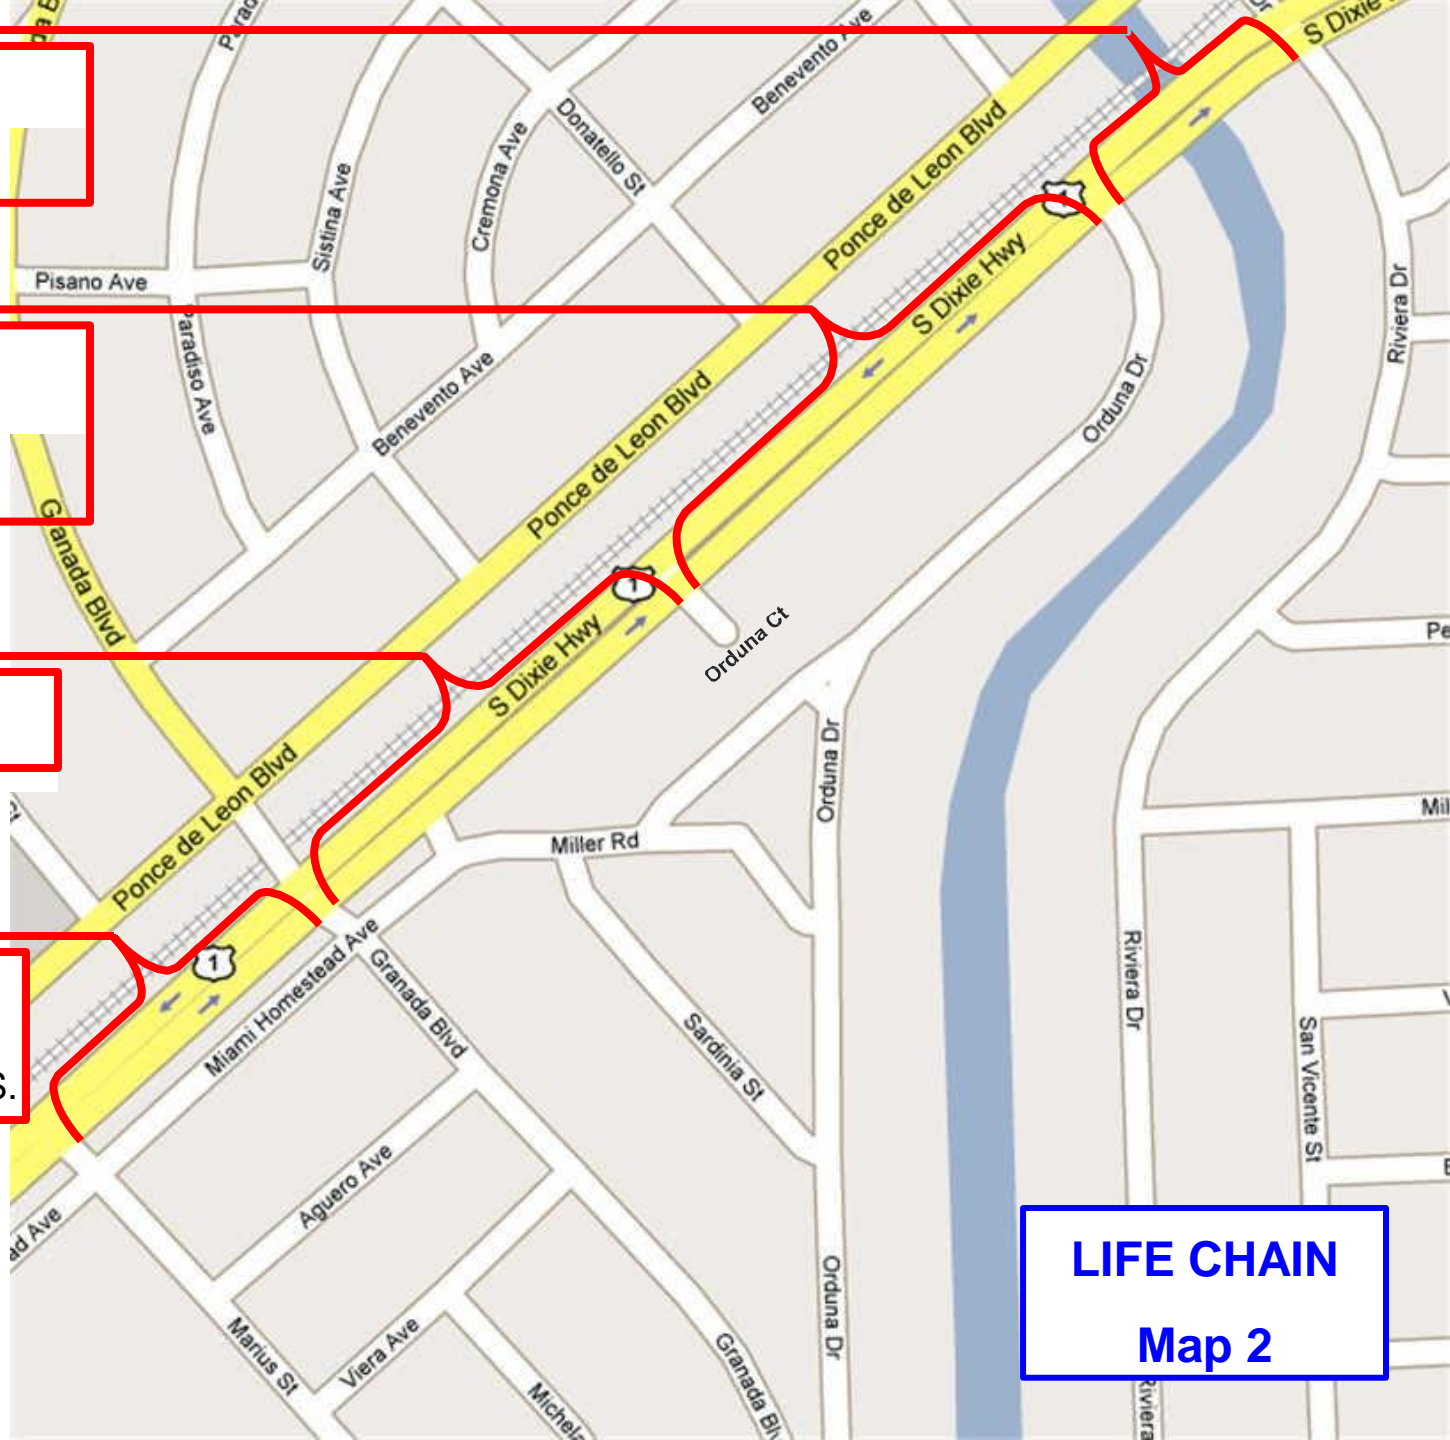

LIFE CHAIN CENTRAL & POSTER PICK-UP
at Ponce Middle School
US1 between Marius and Augusto Street

- St. Raymond
- St. Robert Bellarmine
- Heart Beat of Miami
- Humana Internacional

- St. Agnes
- St. Hugh
- St. Jude

- St. Kevin
- St. Patrick
- St. Francis de Sales

LIFE CHAIN
Map 1

- Good Shepard
- GESU
- St. Barbara

- Corpus Christi
- St. Catherine of Siena
- St. James
- Our Lady of Lebanon

- St. Timothy
-

- Archangels Home School Association
- St. Brendan Parish & H.S.

- University Row
(St. Thomas, FIU, UM, MDC)

**LIFE CHAIN
CENTRAL
&
POSTER PICK-UP**

**LIFE CHAIN
Map 3**

•St. Augustine

•Prince of Peace

•Blessed Trinity

•Mother of Christ

•St. Kieran
•Sts. Peter & Paul
•Our Lady of the Lakes

•St. Louis

•St. Richard/Holy Rosary

LIFE CHAIN
Map 7