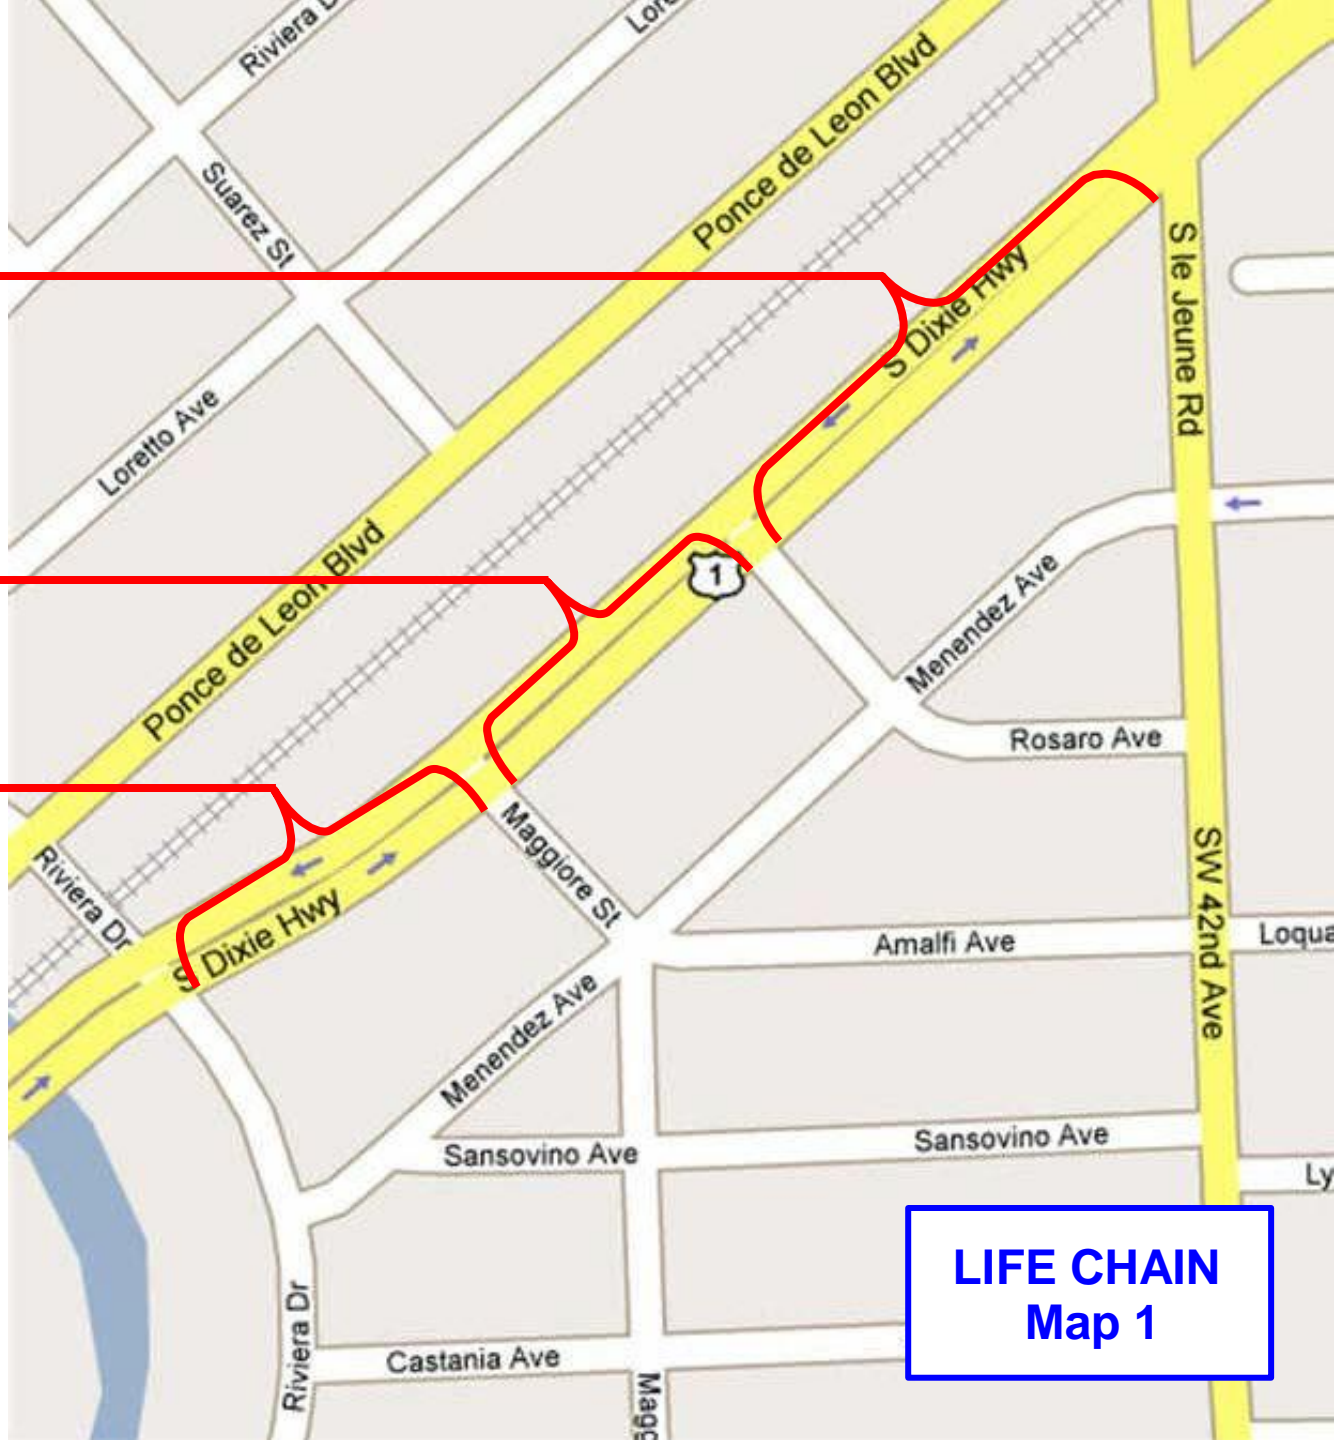

MAP INDEX

Find your
parish or group

Then find your
Map #

PARISHES	MAP
BLESSED TRINITY	4
CHRIST THE KING	6
CORPUS CHRISTI	2
DIVINE PROVIDENCE	6
EPIPHANY	5
GESU	2
GOOD SHEPARD	2
LADY OF GUADALUPE	6
LADY OF LEBANON	2
LADY OF LOURDES	5
LADY OF THE LAKES	4
LITTLE FLOWER	6
MOTHER OF CHRIST	4
PRINCE OF PEACE	4
ST. AGATHA	5
ST. AGNES	1
ST. AUGUSTINE	4
ST. BARBARA	2
ST. BENEDICT	6
ST. BRENDAN	2
ST. CATHERINE OF SIENA	2
ST. DOMINIC	5
ST. FRANCIS DE SALES	1
ST. HUGH	1
ST. JAMES	2
ST. JOACHIM	6
ST. JOHN BOSCO	6
ST. JOHN NEUMANN	5
ST. JOHN THE APOSTLE	7
ST. JUDE	1
ST. KEVIN	1
ST. KIERNAN	4
ST. LOUIS	7
ST. MICHAEL ARCHANGEL	5
ST. PATRICK	1
ST. PETER & PAUL	4
ST. RAYMOND	1
ST. RICHARD / HOLY ROSARY	7
ST. ROBERT BELLARMINE	1
ST. ROSE OF LIMA	6
ST. THOMAS APOSTLE	7
ST. TIMOTHY	2
SACRED HEART & ST. MARTIN DE PORRES	Home stead
OTHER GROUPS	
HEART BEAT OF MIAMI	1
HUMANA INTERNACIONAL	1
KNIGHTS OF COLUMBUS	5
CHRIST FELLOWSHIP	5
CALVARY CHAPEL MIAMI BEACH	5
PROVIDENCE ROAD CHURCH	5
SCHOOLS	
ARCHANGELS HOME SCHOOL	2
ARCHBISHOP COLEMAN CARROLL H. S.	3
ARCHBISHOP CURLEY – NOTRE DAME H. S.	3
BELÉN JESUIT PREPARATORY SCHOOL	3
CARROLLTON SCHOOL OF SACRED HEART	3
CHRISTOPHER COLUMBUS H. S.	3
IMMACULATA / LA SALLE H. S.	3
MONSIGNOR PACE H. S.	3
OUR LADY OF LOURDES ACADEMY	3
ST. BRENDAN H. S.	2
UNIVERSITY ROW	3

LIFE CHAIN CENTRAL & POSTER PICK-UP
at Ponce Middle School
US1 between Marius and Augusto Street

- •St. Raymond
- •St. Robert Bellarmine
- •Heart Beat of Miami
- •Humana Internacional

- •St. Agnes
- •St. Hugh
- •St. Jude

- •St. Kevin
- •St. Patrick
- •St. Francis de Sales

LIFE CHAIN
Map 1