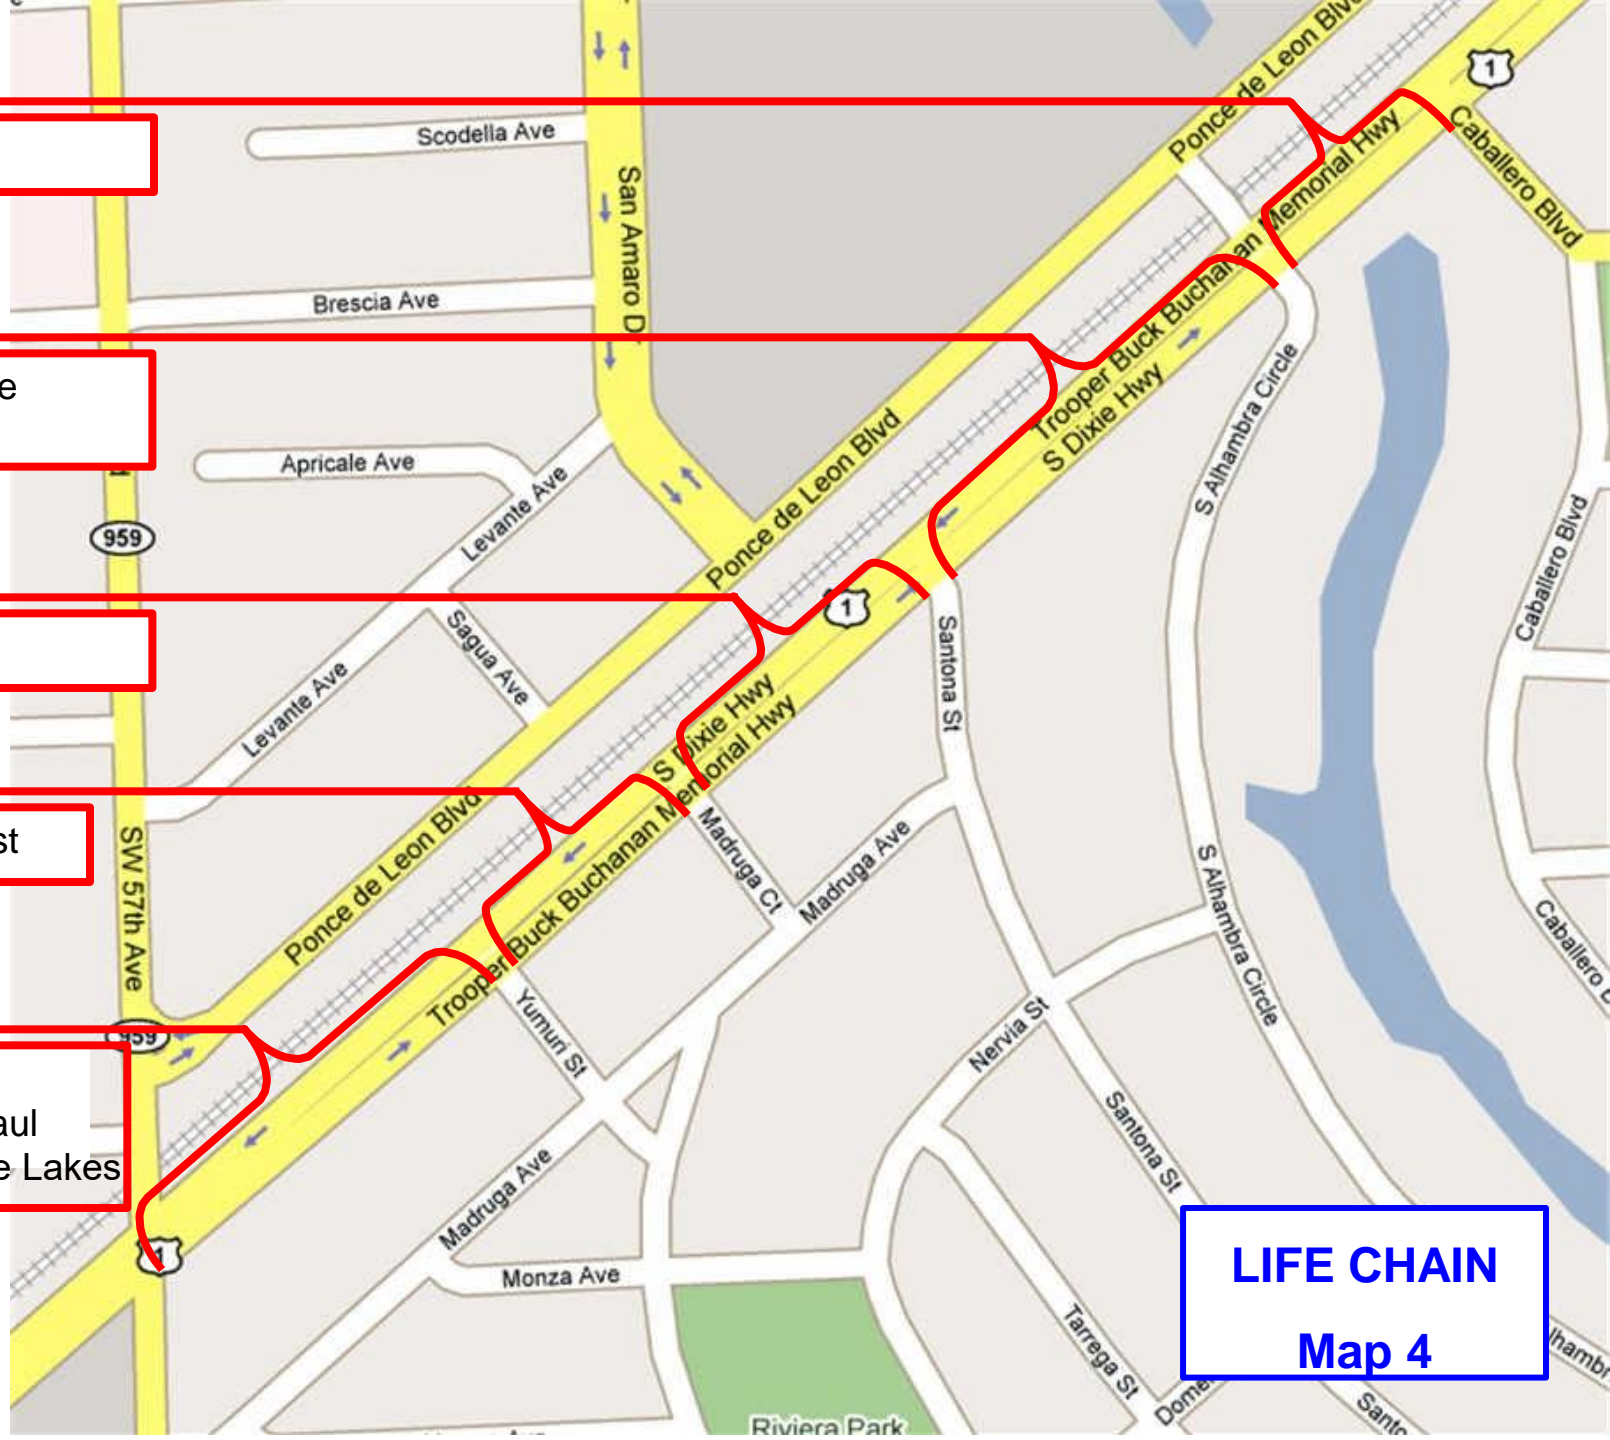

- University Row
(St. Thomas, FIU, UM, MDC)

**LIFE CHAIN
CENTRAL
&
POSTER PICK-UP**

**LIFE CHAIN
Map 3**

•St. Augustine

•Prince of Peace

•Blessed Trinity

•Mother of Christ

•St. Kieran
•Sts. Peter & Paul
•Our Lady of the Lakes

LIFE CHAIN

Map 4

•Knights of Columbus

•Christ Fellowship
•Calvary Chapel
•Providence Road Church

•Epiphany
•St. Dominic

•St. Michael Archangel
•St. Agatha

•Our Lady of Lourdes Parish

•St. John Neumann

LIFE CHAIN
Map 5

- Church of The Little Flower
- Christ the King
- St. Benedict

- St. John Bosco
- St. Joachim
- Divine Providence
- St. Rose of Lima

- Our Lady of Guadalupe

LIFE CHAIN
Map 6

•St. Thomas The Apostle
•St. John The Apostle

•St. Louis

•St. Richard/Holy Rosary

LIFE CHAIN
Map 7