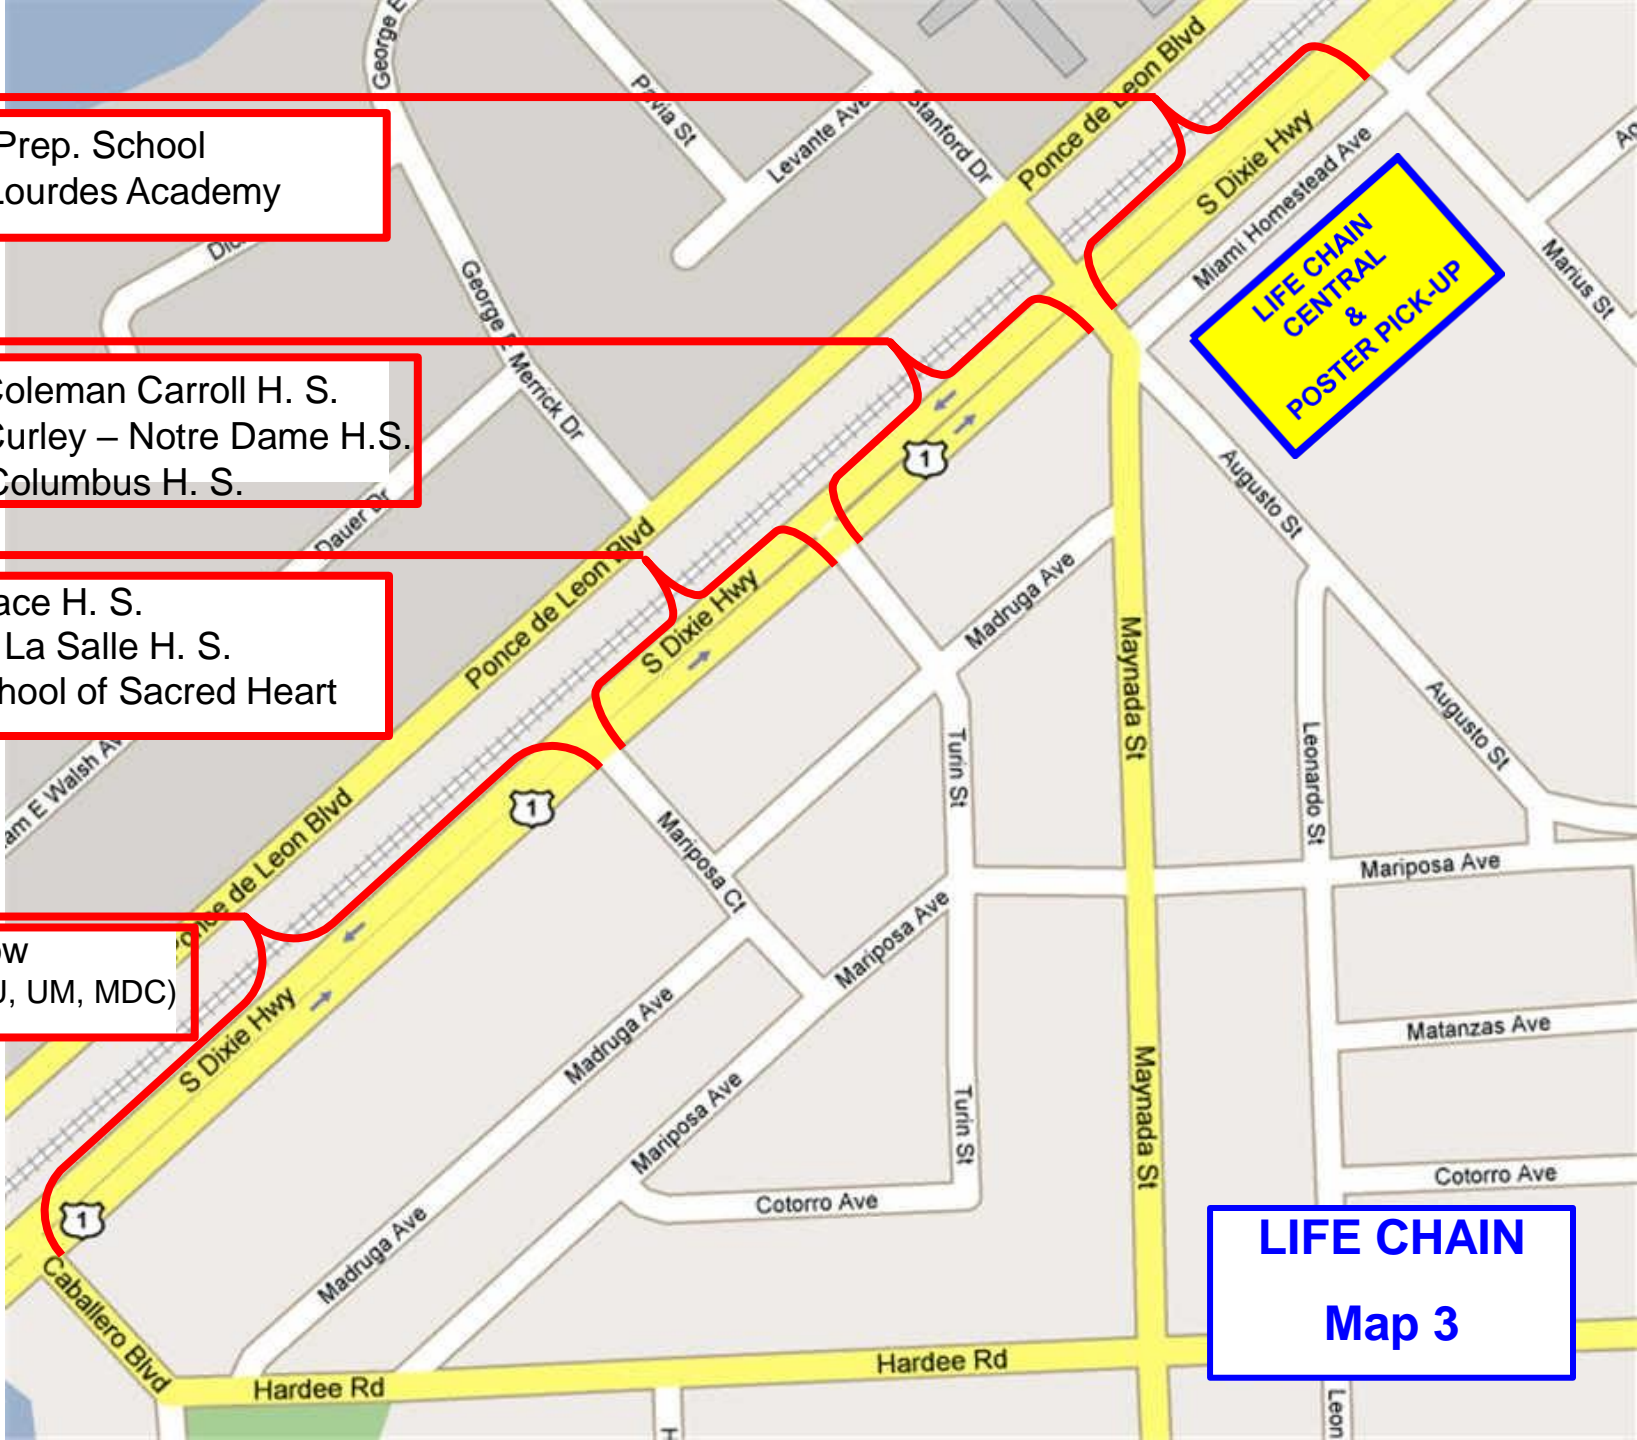

- St. Kevin
- St. Patrick
- St. Francis de Sales

LIFE CHAIN
Map 1

- Good Shepard
- GESU
- St. Barbara

- Corpus Christi
- St. Catherine of Siena
- St. James
- Our Lady of Lebanon

- St. Timothy
-

- Archangels Home School Association
- St. Brendan Parish & H.S.

- University Row
(St. Thomas, FIU, UM, MDC)

**LIFE CHAIN
CENTRAL
&
POSTER PICK-UP**

**LIFE CHAIN
Map 3**

•St. Augustine

•Prince of Peace

•Blessed Trinity

•Mother of Christ

•St. Kieran
•Sts. Peter & Paul
•Our Lady of the Lakes

LIFE CHAIN
Map 5

- Church of The Little Flower
- Christ the King
- St. Benedict

- St. John Bosco
- St. Joachim
- Divine Providence
- St. Rose of Lima

- Our Lady of Guadalupe

LIFE CHAIN
Map 6

•St. Thomas The Apostle
•St. John The Apostle

•St. Louis

•St. Richard/Holy Rosary

LIFE CHAIN
Map 7