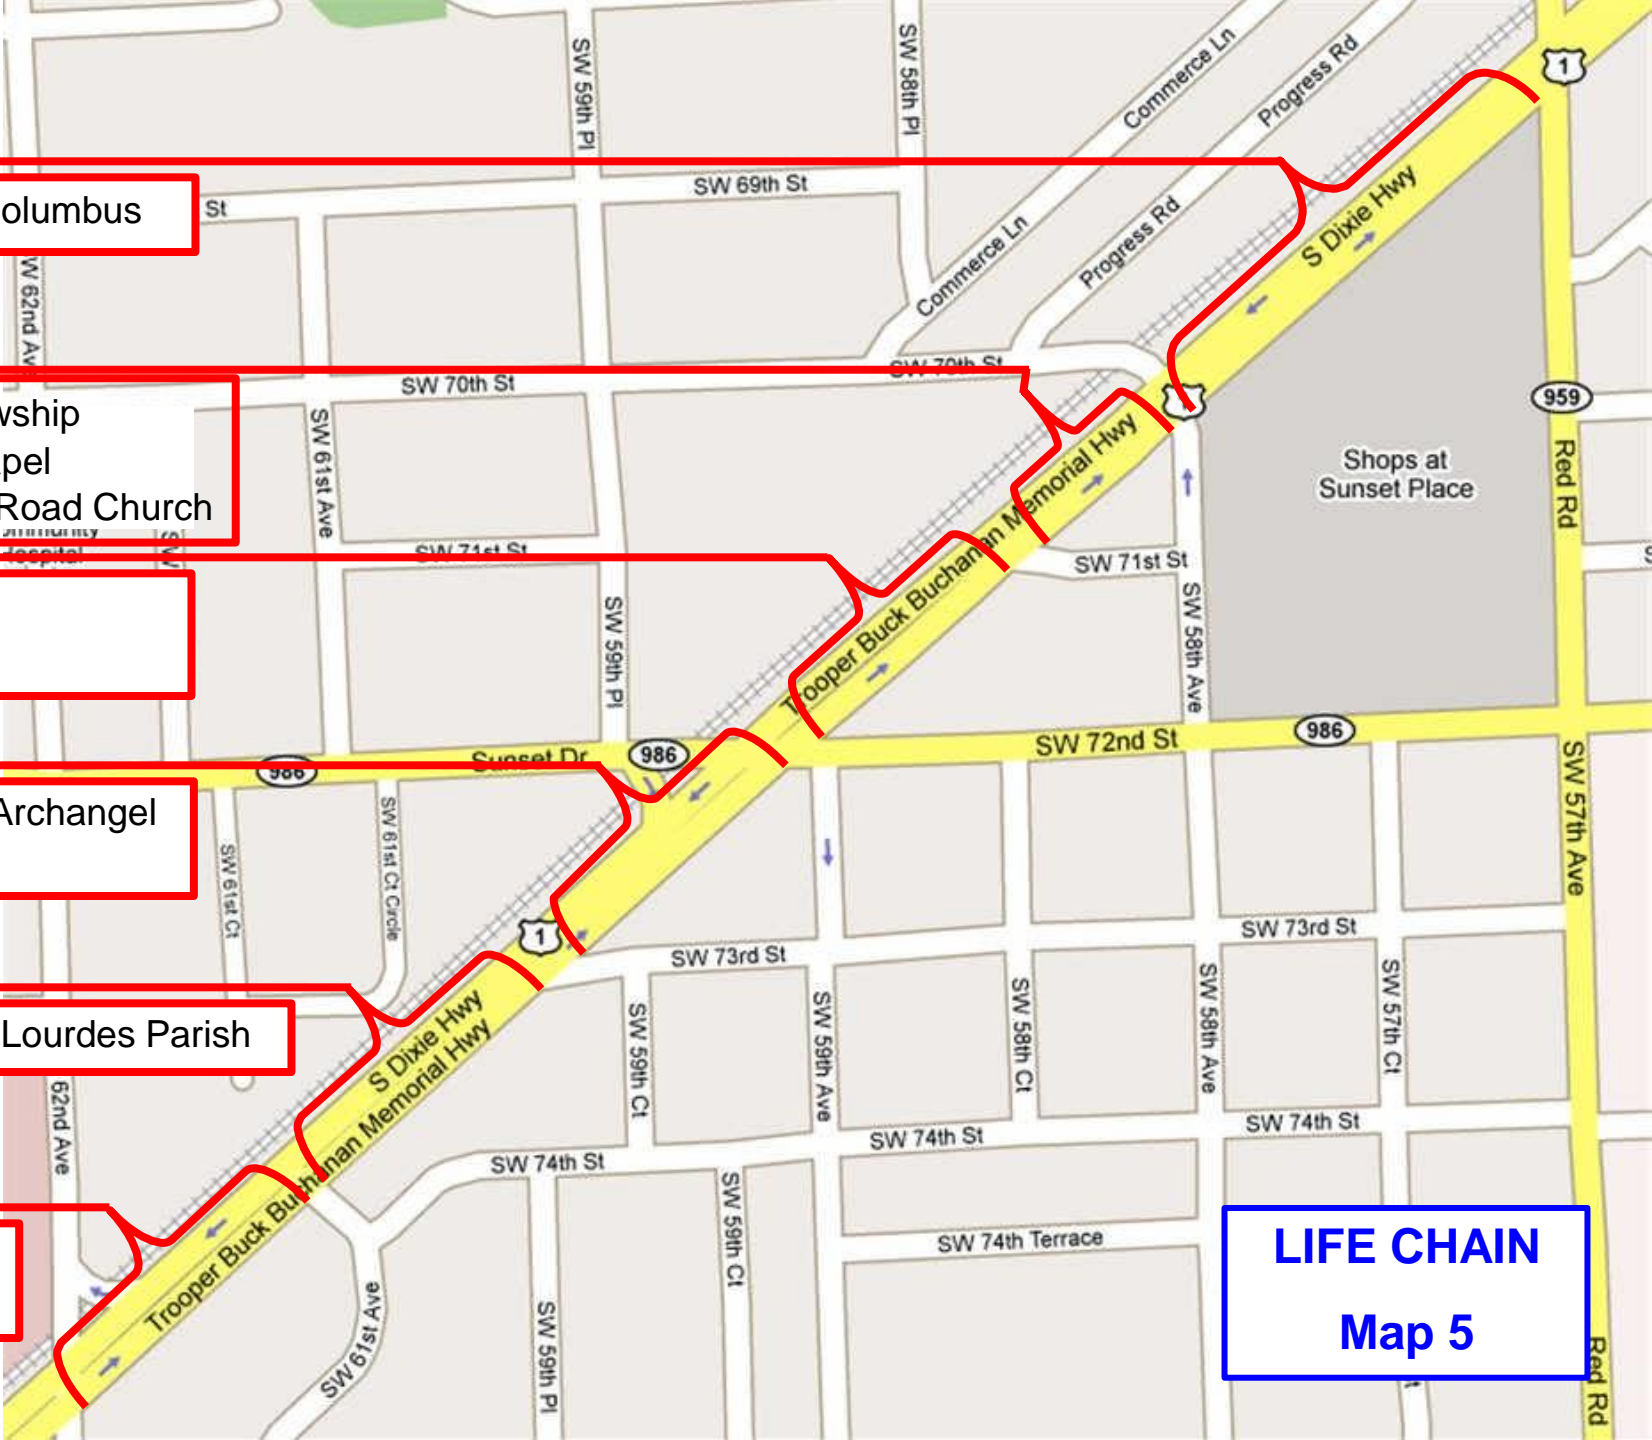

- University Row
(St. Thomas, FIU, UM, MDC)

**LIFE CHAIN
CENTRAL
&
POSTER PICK-UP**

**LIFE CHAIN
Map 3**

•St. Augustine

•Prince of Peace

•Blessed Trinity

•Mother of Christ

•St. Kieran
•Sts. Peter & Paul
•Our Lady of the Lakes

LIFE CHAIN

Map 4

•Knights of Columbus

•Christ Fellowship
•Calvary Chapel
•Providence Road Church

•Epiphany
•St. Dominic

•St. Michael Archangel
•St. Agatha

•Our Lady of Lourdes Parish

•St. John Neumann

LIFE CHAIN
Map 5

- Church of The Little Flower
- Christ the King
- St. Benedict

- St. John Bosco
- St. Joachim
- Divine Providence
- St. Rose of Lima

- Our Lady of Guadalupe

LIFE CHAIN
Map 6

•St. Thomas The Apostle
•St. John The Apostle

•St. Louis

•St. Richard/Holy Rosary

LIFE CHAIN
Map 7