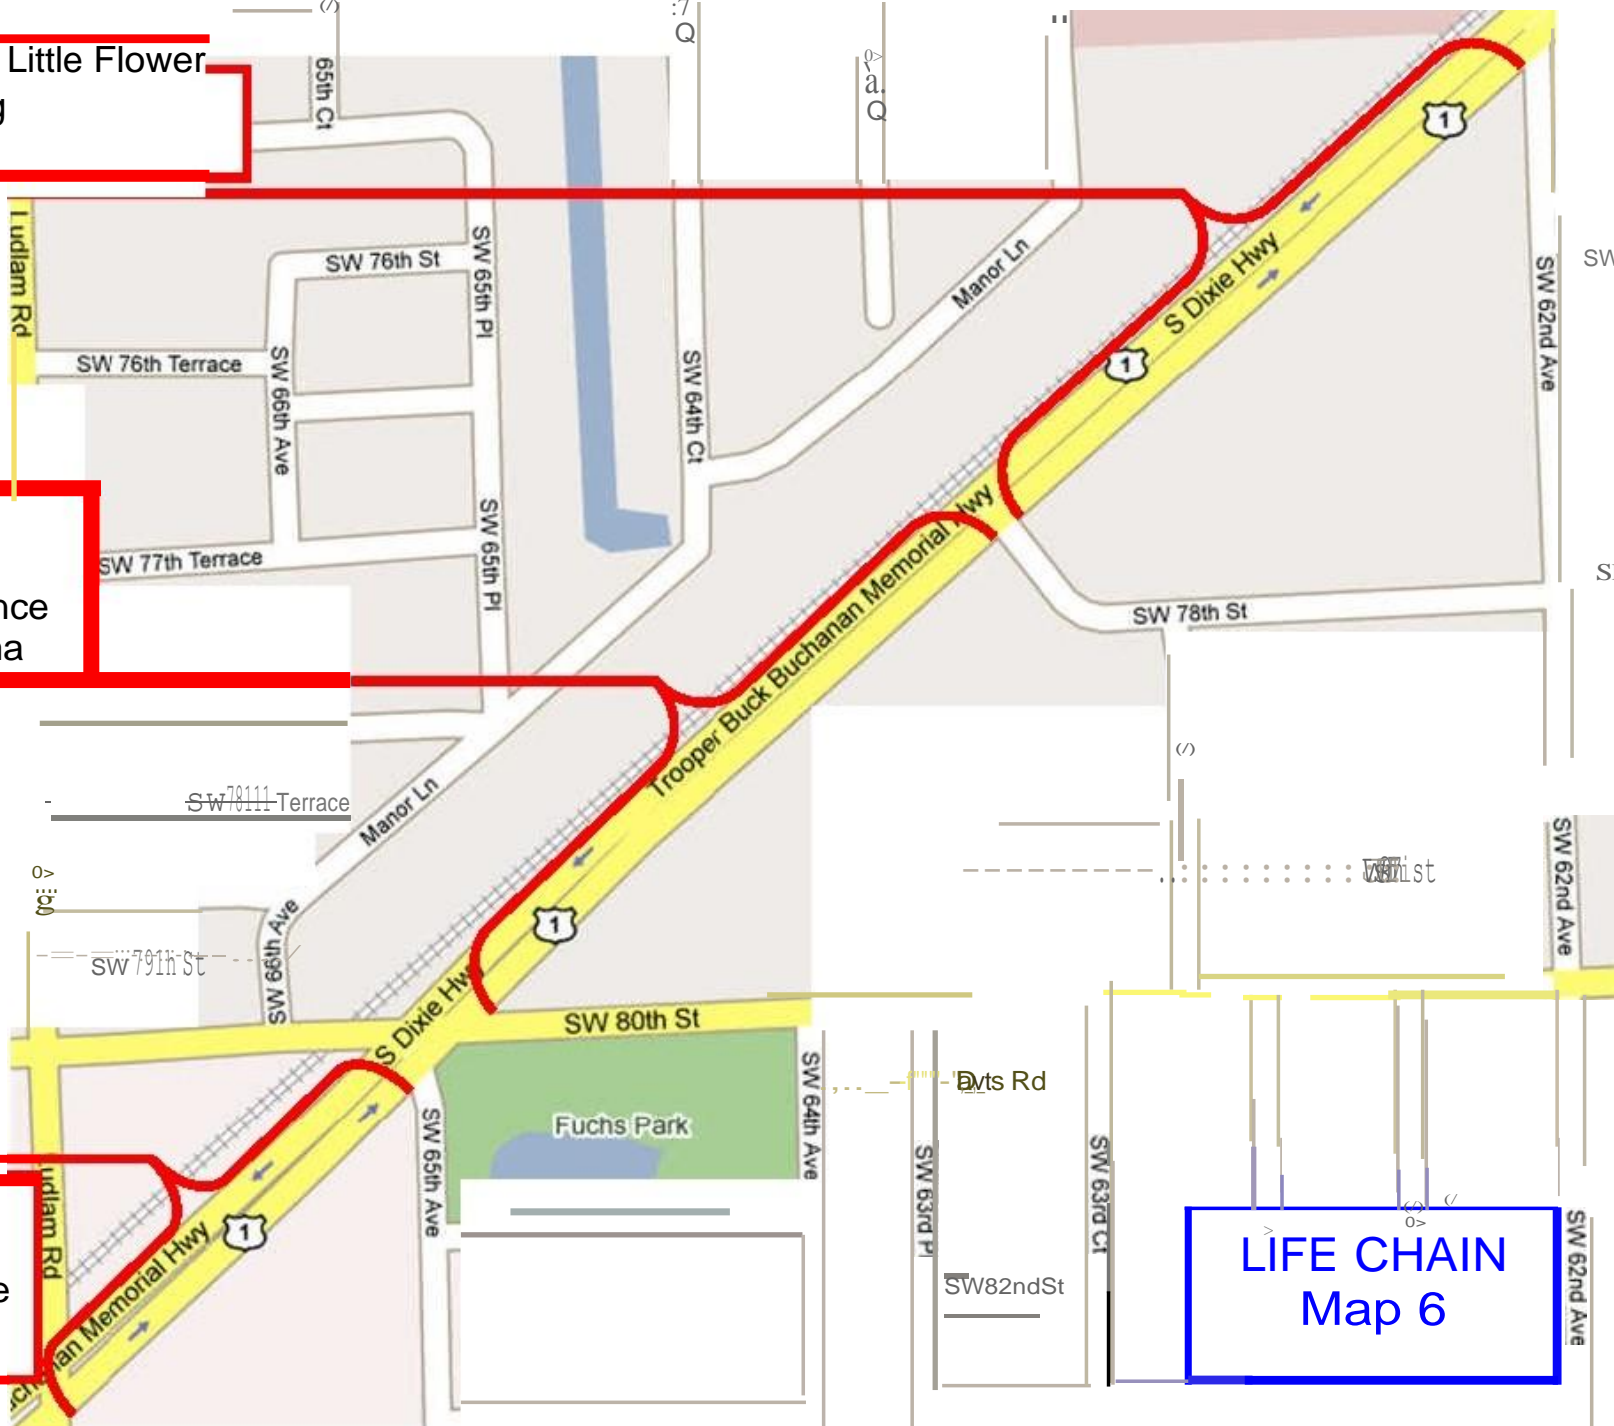

- University Row
(St. Thomas, FIU, UM, MDC)

**LIFE CHAIN
CENTRAL
&
POSTER PICK-UP**

**LIFE CHAIN
Map 3**

•St. Augustine

•Prince of Peace

•Blessed Trinity

•Mother of Christ

•St. Kieran
•Sts. Peter & Paul
•Our Lady of the Lakes

LIFE CHAIN

Map 4

•Knights of Columbus

•Christ Fellowship
•Calvary Chapel
•Providence Road Church

•Epiphany
•St. Dominic

•St. Michael Archangel
•St. Agatha

•Our Lady of Lourdes Parish

•St. John Neumann

LIFE CHAIN
Map 5

- Church of The Little Flower
- Christ the King
- St. Benedict

- St. John Bosco
- St. Joachim
- Divine Providence
- St. Rose of Lima

- Our Lady of Guadalupe

LIFE CHAIN
Map 6

•St. Thomas The Apostle
•St. John The Apostle

•St. Louis

•St. Richard/Holy Rosary

LIFE CHAIN
Map 7